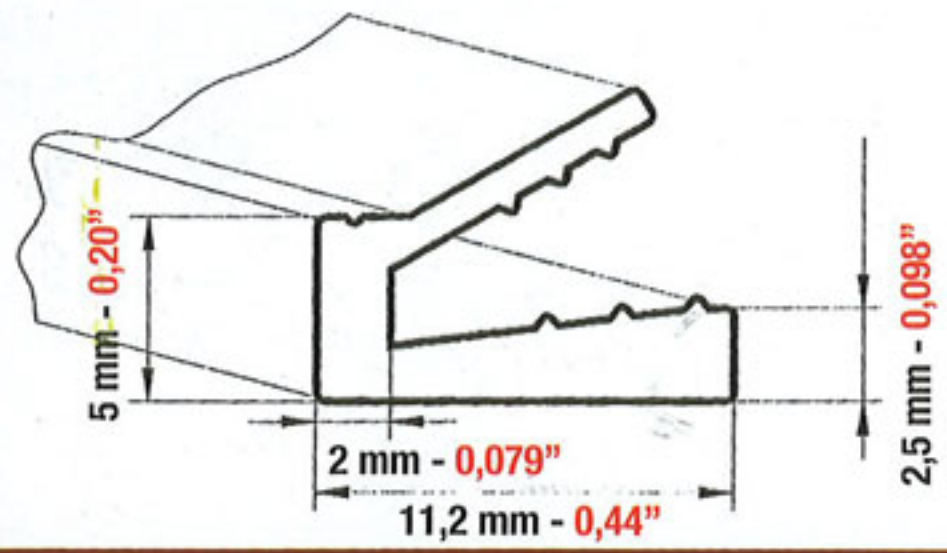

KOMORI SPRINT 25/26/28/ SYSTEM 20/20 A

LITHRONE 25/26/28/40/50  
nuovo modello - new model - nuevo modelo

BARRA IN ALLUMINIO ALUMINIUM BAR BARRA EN ALUMINIO 3006

KBA 72/104/105/106

BARRA IN ACCIAIO STEEL BAR BARRA EN ACERO 51208-ZR