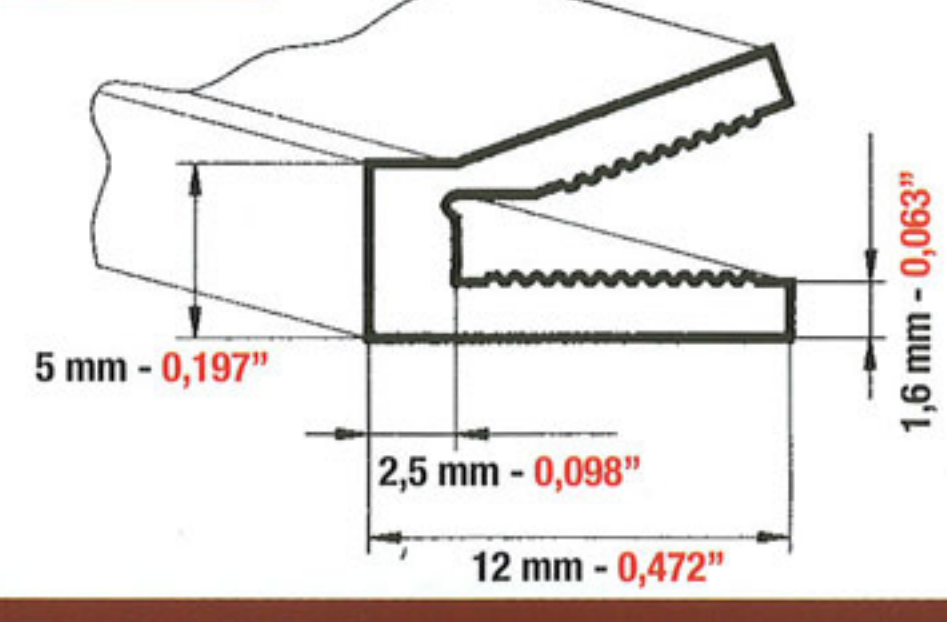

KBA 130/130 A/142/162/162 A/185/205

MITSUBISHI tutti i modelli-all models-todos los modelos

BARRA IN ALLUMINIO ALUMINIUM BAR BARRA EN ALUMINIO 18485

RYOBI

tutti i modelli-all models-todos los modelos